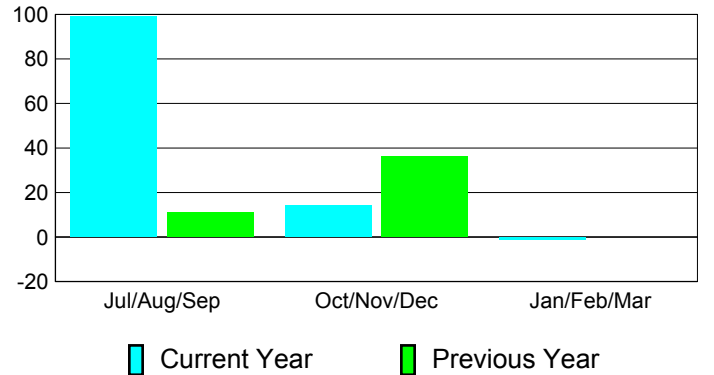

**Membership Results
2010-2011**

**Membership
2009-2010**

Month	Net Memb Goal	Actual New Memb	Actual Dropped Memb	Gain/Loss of Memb	Gain/Loss of Memb
Jul/Aug/Sep	25	122	-23	99	11
Oct/Nov/Dec	40	79	-65	14	36
Jan/Feb/Mar	40	26	-27	-1	0
Totals	105	227	-115	112	47

Membership Results 2010-2011

Goal, New, Dropped, Gain/Loss

Comparison of Membership Gain/Loss

Current Year Compared to the Previous Year

Gender Comparison 2010-2011

Jul/Aug/Sep

Oct/Nov/Dec

Jan/Feb/Mar