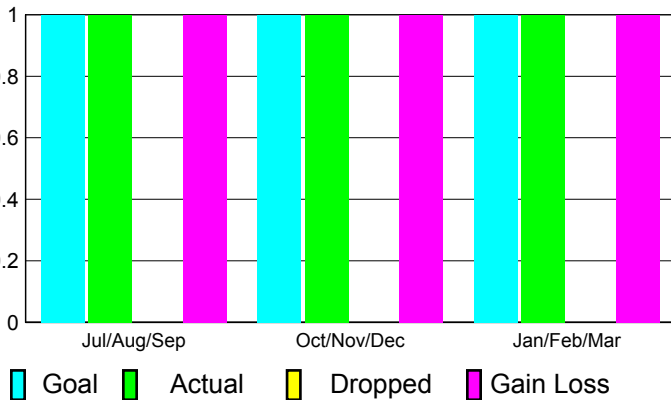

2010-2011 GMT Reports for District (or Undistricted) **District 114 M**

GMT: Dir. Horst P. Kirchgatterer

Location: AUSTRIA

GMT CA: 4

CLUBS

**Club Results
2010-2011**

**Clubs
2009-2010**

Month	New Club Goal	Actual New Clubs	Actual Dropped Clubs	Gain/Loss of Clubs	Gain/Loss of Clubs
Jul/Aug/Sep	1	1	0	1	0
Oct/Nov/Dec	1	1	0	1	1
Jan/Feb/Mar	1	1	0	1	0
Totals	3	3	0	3	1

Club Results 2010-2011

Goal, New, Dropped, Gain/Loss

Comparison of Club Gain/Loss

Current Year Compared to the Previous Year

YTD Status Quo Clubs 2010-2011

Status Quo Clubs Compared to Status Quo Members

MEMBERSHIP