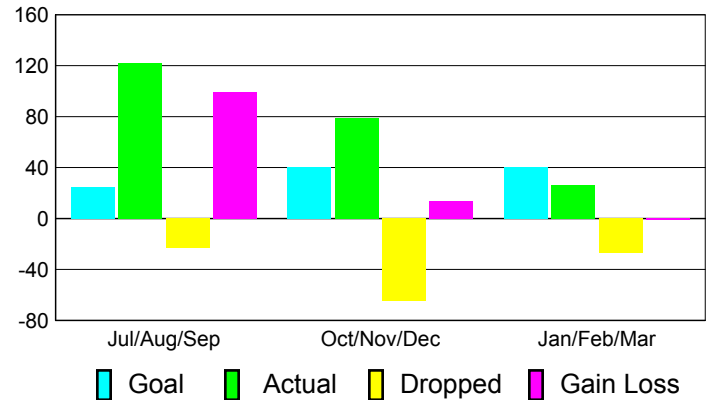

Membership Results 2010-2011

Goal, New, Dropped, Gain/Loss

Comparison of Membership Gain/Loss

Current Year Compared to the Previous Year